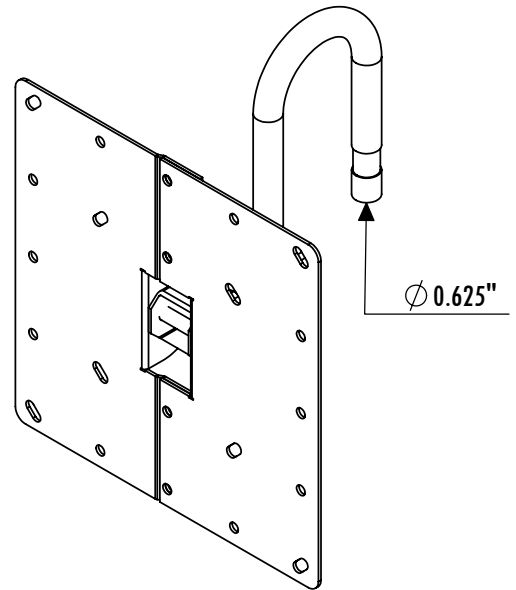

# LCIL200 U-Hook Wall Plate Mount

for Flat Panel Monitors with  
200mm x 200mm, 200mm x 100mm & 100mm x 100mm  
VESA Mounting Patterns

Model	Load Limit (lbs.)	Pivot	Tilt	Mounts to Boss Patterns	Ship. Wt. (lbs.)
<b>LCIL200</b>	50	180°	up to 90°	200mm & 100mm	12

Max tilt may be restricted by size of monitor.  
Shown with 45° Tilt.

**1-800-LUCASEY • 1-510-534-1435**

©2005 Lucasey Manufacturing Corporation, Oakland, California