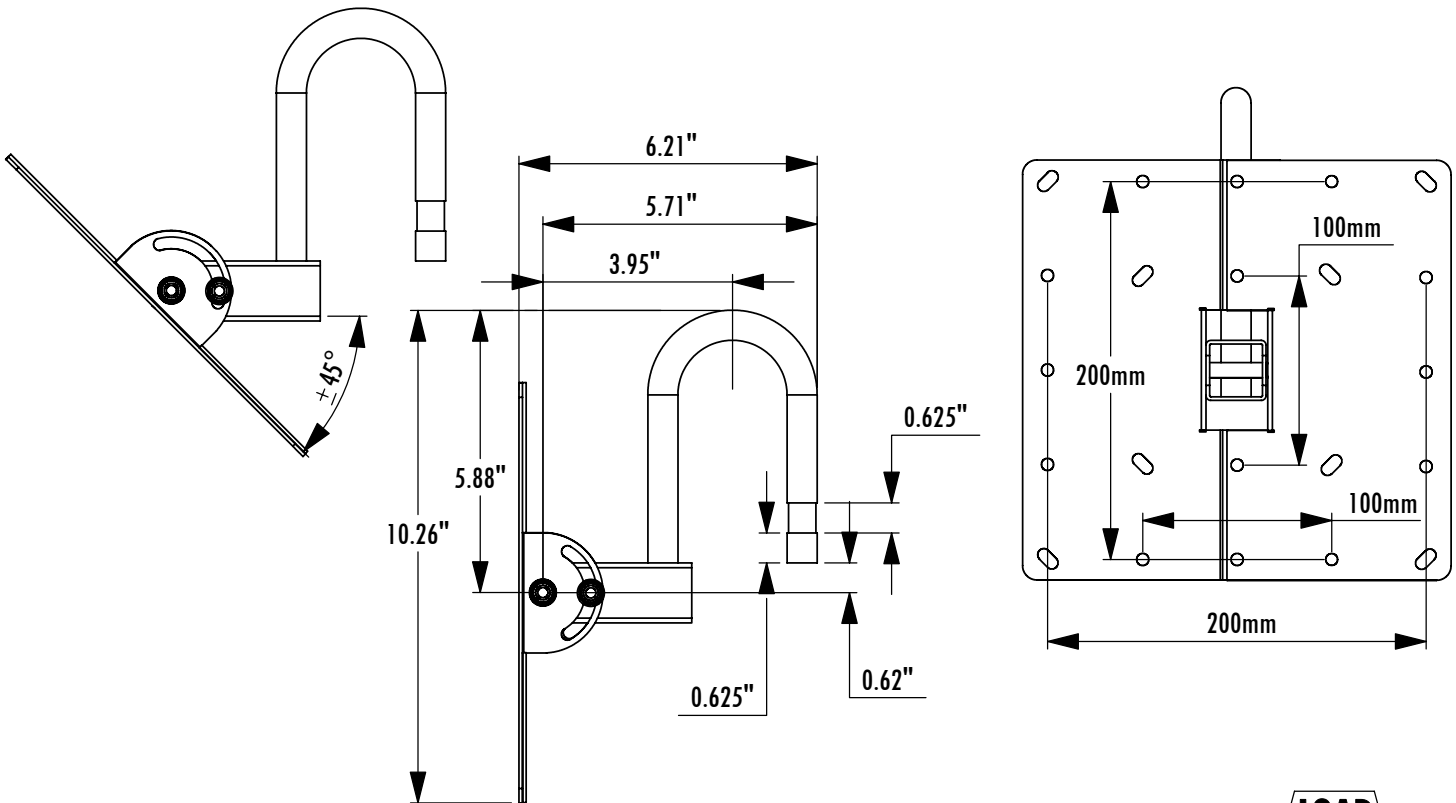

# LCIL200 U-Hook Wall Plate Mount

for Flat Panel Monitors with  
200mm x 200mm, 200mm x 100mm & 100mm x 100mm  
VESA Mounting Patterns

Model	Load Limit (lbs.)	Pivot	Tilt	Mounts to Boss Patterns	Ship. Wt. (lbs.)
<b>LCIL200</b>	50	180°	up to 90°	200mm & 100mm	12

Max tilt may be restricted by size of monitor.  
Shown with 45° Tilt.

**1-800-LUCASEY • 1-510-534-1435**

©2005 Lucasey Manufacturing Corporation, Oakland, California