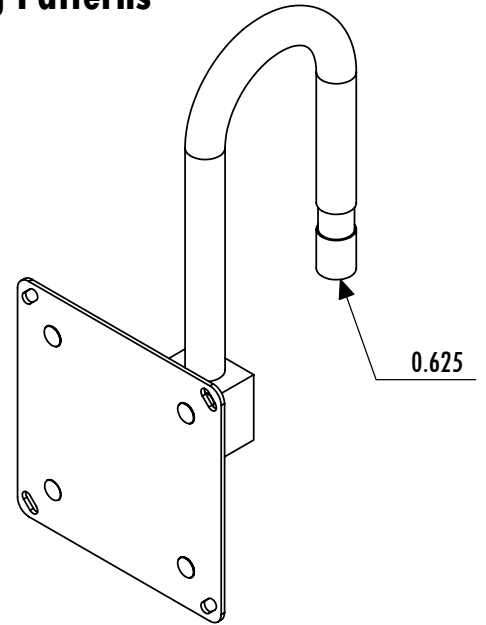

# LCIL100 U-Hook Wall Plate Mount

Hook Mount for up to 22" Flat Panel Screens under 20lbs.  
with 75mm or 100mm VESA® Mounting Patterns

Model	Load Limit (lbs.)	Pivot	Tilt	Mounts to Boss Patterns	Ship. Wt. (lbs.)
<b>LCIL100</b>	20	180°	up to 90°	100mm or 75mm	5