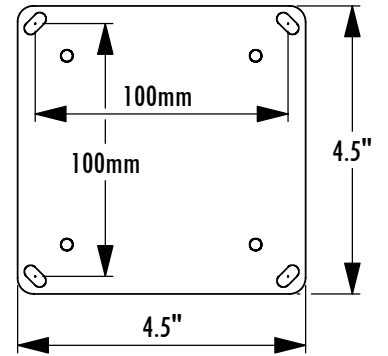

# LCIL100 U-Hook Wall Plate Mount

Hook Mount for up to 22" Flat Panel Screens under 20lbs.  
with 75mm or 100mm VESA® Mounting Patterns

Model	Load Limit (lbs.)	Pivot	Tilt	Mounts to Boss Patterns	Ship. Wt. (lbs.)
<b>LCIL100</b>	20	180°	up to 90°	100mm or 75mm	5