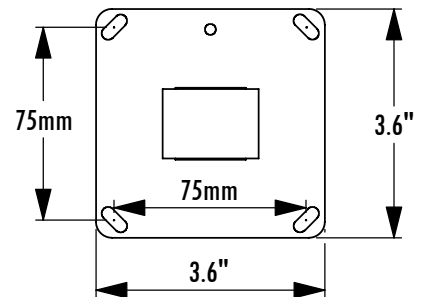

# LCIL100 U-Hook Wall Plate Mount

Hook Mount for up to 22" Flat Panel Screens under 20lbs.  
with 75mm or 100mm VESA® Mounting Patterns

Model	Load Limit (lbs.)	Pivot	Tilt	Mounts to Boss Patterns	Ship. Wt. (lbs.)
<b>LCIL100</b>	20	180°	up to 90°	100mm or 75mm	5