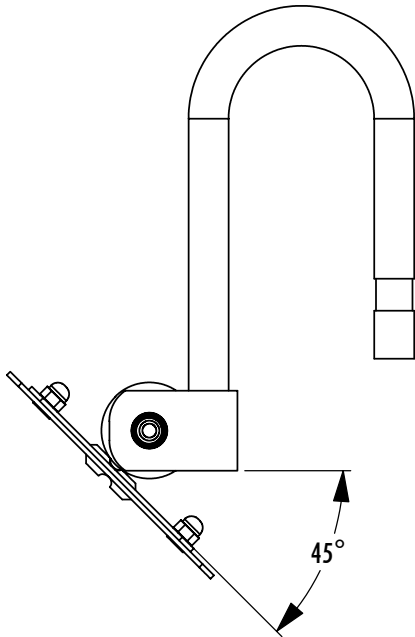

# LCIL100 U-Hook Wall Plate Mount

Hook Mount for up to 22" Flat Panel Screens under 20lbs.  
with 75mm or 100mm VESA® Mounting Patterns

Model	Load Limit (lbs.)	Pivot	Tilt	Mounts to Boss Patterns	Ship. Wt. (lbs.)
<b>LCIL100</b>	20	180°	up to 90°	100mm or 75mm	5