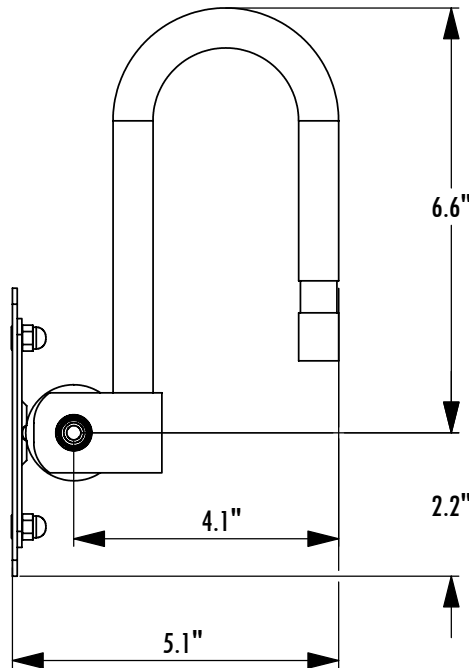

# LCIL100 U-Hook Wall Plate Mount

Hook Mount for up to 22" Flat Panel Screens under 20lbs.  
with 75mm or 100mm VESA® Mounting Patterns

Model	Load Limit (lbs.)	Pivot	Tilt	Mounts to Boss Patterns	Ship. Wt. (lbs.)
<b>LCIL100</b>	20	180°	up to 90°	100mm or 75mm	5