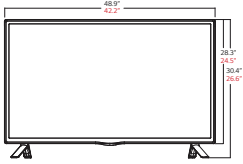

55LY340C /47LY340C