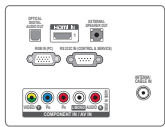

PANEL	Model	55LY340C	47LY340C	42LY340C	32LY340C	
	Panel Technology	Slim Direct LED				
	Panel Size	47" Class (TBD)	42" Class (TBD)	37" Class (TBD)	32" Class (TBD)	
	Native Resolution	1920 x 1080 (FHD)			1366 x 768 (HD)	
	Brightness cd/m²	300 cd/m²				
	Static [Panel] Contrast Ratio	1,200:1			1,100:1	
	Dynamic Contrast Ratio	4,000,000:1			1,000,000:1	
	Viewing Angle (HxV)	178° / 178°				
	Frame Rate	60Hz				
BROADCASTING SYSTEM	Analog	Yes (NTSC)				
	Digital	Yes (ATSC / Clear QAM)				
VIDEO	XD Engine	Yes				
	Real Cinema 24p (3:3 pull down)	Yes				
	Aspect Ratio	Yes, 8 Modes (16:9, Just scan, Original, Full Wide, 4:3, 14:9, Cinema Zoom 1, Zoom)				
AUDIO	Audio Output	10W + 10W				
	Speaker System	2.0 ch				
	Sound Mode	Yes, 6 Modes (Standard, News, Music, Cinema, Sport, Game)				
	Clear Voice II	Yes				
SPECIAL FEATURES	RF (1/2Tuner)	Yes (1 Tuner)				
	MHL	Yes				
	HDMI-CEC	Yes				
	HTNG-CEC 1.3	Yes (1.3)				
	Hotel Mode / PDM / Installer Menu	Yes				
	IR Out	Yes (RS232C)				
	External Speaker Out	Yes (Variable/Fixed/Line Out, 3.5mm, Stereo, Single ended Type[GRD,L+,R+], 1W with 8Ω)				

ENERGY GUIDE

The estimated annual energy cost determined in accordance with 16 CFR Part 305.5 for models 55LY340C, 47LY340C, 42LY340C and 32LY340C are $10, $8, $8 and $5 respectively.

*Your energy cost depends on your utility rates and use. The estimated cost is based on 11 cents per kWh and 5 hours of use per day. For more information, visit www.ftc.gov/energy.

¹ FTC Television labeling rule (18 CFR Part 305, as added by 76 Fed. Reg. 1038 (Jan 6, 2011)).