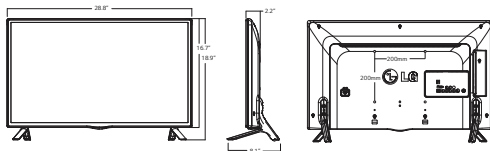

32LY340C

Rear Jack Panel

Side Jack Panel

PANEL	Model	55LY340C	47LY340C	42LY340C	32LY340C	
	Panel Technology	Slim Direct LED				
	Panel Size	47" Class (TBD)	42" Class (TBD)	37" Class (TBD)	32" Class (TBD)	
	Native Resolution	1920 x 1080 (FHD)			1366 x 768 (HD)	
	Brightness cd/m²	300 cd/m²				
	Static [Panel] Contrast Ratio	1,200:1			1,100:1	
	Dynamic Contrast Ratio	4,000,000:1			1,000,000:1	
	Viewing Angle (HxV)	178° / 178°				
	Frame Rate	60Hz				
BROADCASTING SYSTEM	Analog	Yes (NTSC)				
	Digital	Yes (ATSC / Clear QAM)				
VIDEO	XD Engine	Yes				
	Real Cinema 24p (3:3 pull down)	Yes				
	Aspect Ratio	Yes, 8 Modes (16:9, Just scan, Original, Full Wide, 4:3, 14:9, Cinema Zoom 1, Zoom)				
AUDIO	Audio Output	10W + 10W				
	Speaker System	2.0 ch				
	Sound Mode	Yes, 6 Modes (Standard, News, Music, Cinema, Sport, Game)				
	Clear Voice II	Yes				
SPECIAL FEATURES	RF (1/2Tuner)	Yes (1 Tuner)				
	MHL	Yes				
	HDMI-CEC	Yes				
	HTNG-CEC 1.3	Yes (1.3)				
	Hotel Mode / PDM / Installer Menu	Yes				
	IR Out	Yes (RS232C)				
	External Speaker Out	Yes (Variable/Fixed/Line Out, 3.5mm, Stereo, Single ended Type[GRD,L+,R+], 1W with 8Ω)				

ENERGY GUIDE

The estimated annual energy cost determined in accordance with 16 CFR Part 305.5 for models 55LY340C, 47LY340C, 42LY340C and 32LY340C are $10, $8, $8 and $5 respectively.

*Your energy cost depends on your utility rates and use. The estimated cost is based on 11 cents per kWh and 5 hours of use per day. For more information, visit www.ftc.gov/energy.

¹ FTC Television labeling rule (18 CFR Part 305, as added by 76 Fed. Reg. 1038 (Jan 6, 2011)).