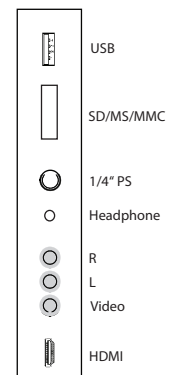

Virtual channel line-up makes channels easier for patients to find

USB port or optional internal disk storage to store and play media such as educational and entertainment videos, pictures, and music

Rounded corners help protect patients, visitors and staff from injury

USB clone makes TV installation and setup quicker and easier

Available in 26" and 32" sizes

Rear Inputs/Outputs

Side Inputs/ Outputs

Product Specifications

Cabinet

Color	Standard color - Black
Dimensions	26" 27.125"L x 4"W x 18.875"H
Weight	24 lbs
Carton dimensions (WxHxD)	31.65"L x 8.46"W x 23.39"H
Shipping Weight	28 lbs.
VESA Pattern	200mmx100mm

Dimensions	32" 31.98"L x 4"W x 21.69"H
Weight	35 lbs
Carton dimensions (WxHxD)	37.74"L x 9.09"W x 27.05"H
Shipping Weight	40 lbs.
VESA Pattern	200mmx100mm

Video Enhancements

Screen sizes (active area)	26" 22.7" x 12.8"
Display type	3 U type CCFL
Display resolution (native)	WXGA 1366 x 768
Color depth	16.7 million (8 bit)
Aspect ratio	16:9
Luminance (brightness)	26" - 450 cd/m2
Contrast ratio	26" - 3000:1
Viewing angle	26" - 178/178
Response time	26" - 6.5 ms
Digital progressive scan	Yes
Black level expansion	Yes
White level expansion	Yes