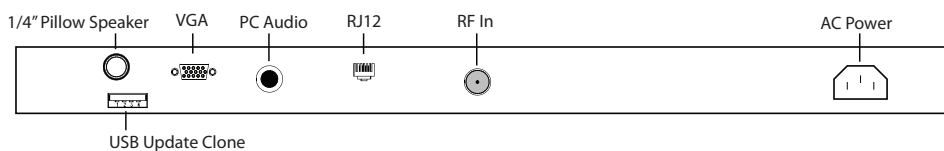

Virtual channel line-up makes channels easier for patients to find

USB port or optional internal disk storage to store and play media such as educational and entertainment videos, pictures, and music

Rounded corners help protect patients, visitors and staff from injury

USB clone makes TV installation and setup quicker and easier

Available in 26" and 32" sizes

Rear Inputs/Outputs

Side Inputs/ Outputs

Product Specifications

Cabinet

Color	Standard color - Black
Dimensions	26" 27.125"L x 4"W x 18.875"H
Weight	24 lbs
Carton dimensions (WxHxD)	31.65"L x 8.46"W x 23.39"H
Shipping Weight	28 lbs.
VESA Pattern	200mmx100mm