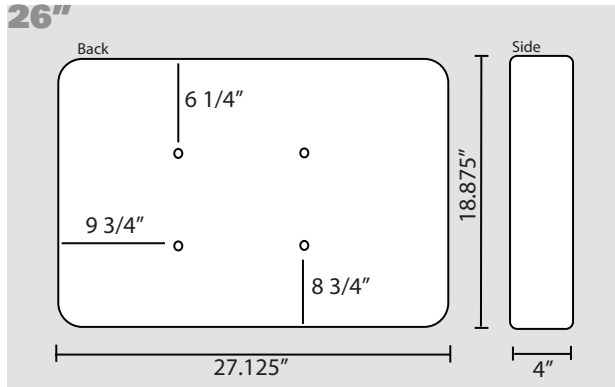

USB clone makes TV installation and setup quicker and easier

Available in 26" and 32" sizes

Rear Inputs/Outputs

Side Inputs/ Outputs

Product Specifications

Cabinet

Color	Standard color - Black
Dimensions	26" 27.125"L x 4"W x 18.875"H
Weight	24 lbs
Carton dimensions (WxHxD)	31.65"L x 8.46"W x 23.39"H
Shipping Weight	28 lbs.
VESA Pattern	200mmx100mm

Dimensions	32" 31.98"L x 4"W x 21.69"H
Weight	35 lbs
Carton dimensions (WxHxD)	37.74"L x 9.09"W x 27.05"H
Shipping Weight	40 lbs.
VESA Pattern	200mmx100mm

Video Enhancements

Screen sizes (active area)	26" 22.7" x 12.8"
Display type	3 U type CCFL
Display resolution (native)	WXGA 1366 x 768
Color depth	16.7 million (8 bit)
Aspect ratio	16:9
Luminance (brightness)	26" - 450 cd/m2
Contrast ratio	26" - 3000:1
Viewing angle	26" - 178/178
Response time	26" - 6.5 ms
Digital progressive scan	Yes
Black level expansion	Yes
White level expansion	Yes

Screen sizes (active area)	32" 27.5" x 15.5"
Display type	4 U type CCFL
Display resolution (native)	WXGA 1366 x 768
Color depth	16.7 million (8 bit)
Aspect ratio	16:9
Luminance (brightness)	32" - 450 cd/m2
Contrast ratio	32" - 3000:1
Viewing angle	32" - 178/178
Response time	32" - 6.5 ms
Digital progressive scan	Yes
Black level expansion	Yes
White level expansion	Yes