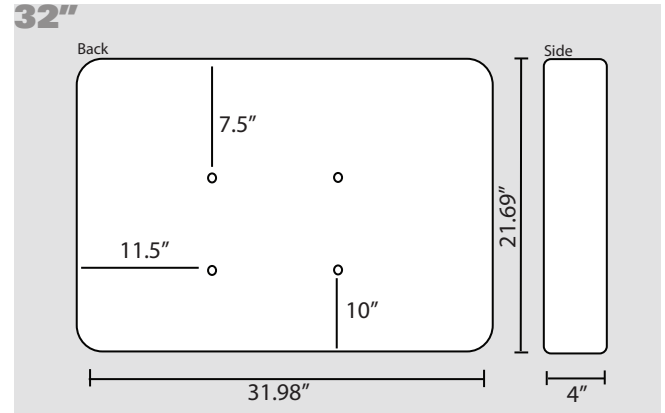

USB clone makes TV installation and setup quicker and easier

Available in 26" and 32" sizes

Rear Inputs/Outputs

Side Inputs/ Outputs

Product Specifications

Cabinet

Color	Standard color - Black
Dimensions	26" 27.125"L x 4"W x 18.875"H
Weight	24 lbs
Carton dimensions (WxHxD)	31.65"L x 8.46"W x 23.39"H
Shipping Weight	28 lbs.
VESA Pattern	200mmx100mm

Dimensions	32" 31.98"L x 4"W x 21.69"H
Weight	35 lbs
Carton dimensions (WxHxD)	37.74"L x 9.09"W x 27.05"H
Shipping Weight	40 lbs.
VESA Pattern	200mmx100mm

Video Enhancements

Screen sizes (active area)	26" 22.7" x 12.8"
Display type	3 U type CCFL
Display resolution (native)	WXGA 1366 x 768
Color depth	16.7 million (8 bit)
Aspect ratio	16:9
Luminance (brightness)	26" - 450 cd/m2
Contrast ratio	26" - 3000:1
Viewing angle	26" - 178/178
Response time	26" - 6.5 ms
Digital progressive scan	Yes
Black level expansion	Yes
White level expansion	Yes

Screen sizes (active area)	32" 27.5" x 15.5"
Display type	4 U type CCFL
Display resolution (native)	WXGA 1366 x 768
Color depth	16.7 million (8 bit)
Aspect ratio	16:9
Luminance (brightness)	32" - 450 cd/m2
Contrast ratio	32" - 3000:1
Viewing angle	32" - 178/178
Response time	32" - 6.5 ms
Digital progressive scan	Yes
Black level expansion	Yes
White level expansion	Yes